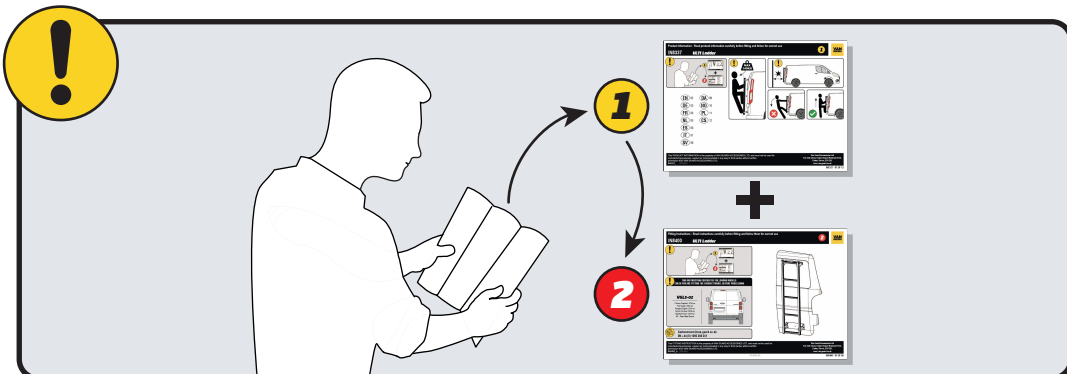

IN8412

ULTI Ladder

**THIS INSTRUCTION COVERS THE FOLLOWING MODELS
CHECK YOU ARE FITTING THE CORRECT MODEL BEFORE PROCEEDING**

VGL6-08

Mercedes Sprinter: 2006 on
Volkswagen Crafter: 2006-2017
H1 - Twin Rear Doors